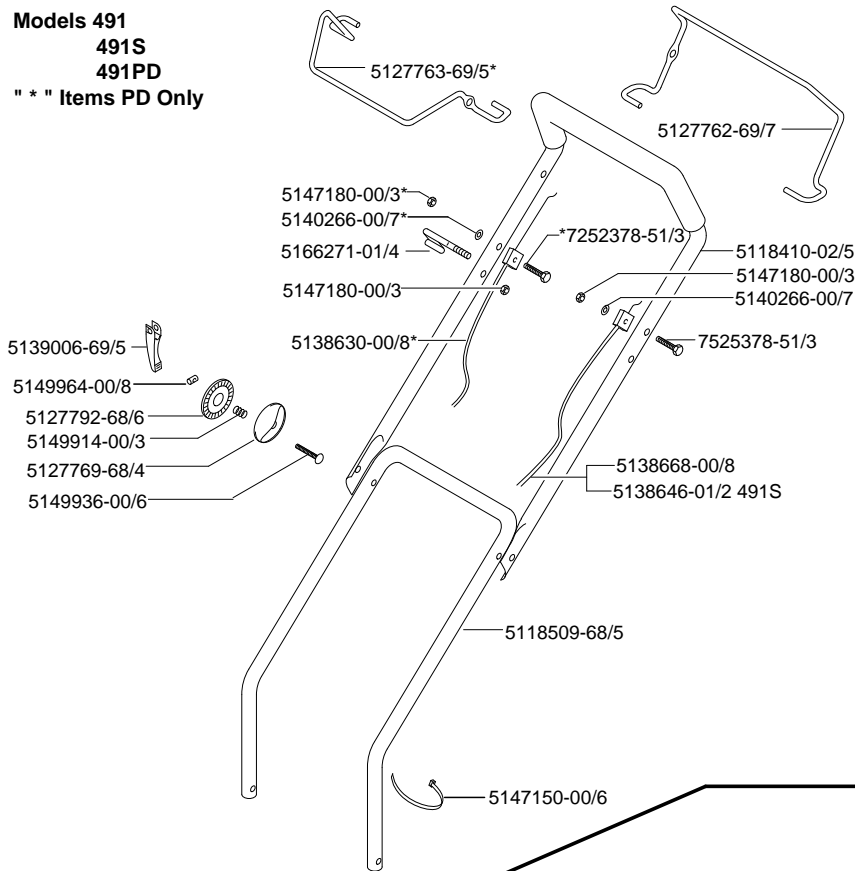

MODEL Partner 491Range

9644634-39
491

9644635-39
491S

9644636-39
491PD

9644637-39
491SPD2

9644638-39
491PDE

9644639-39
491SPDE2

9644647-39
491SPDE2

ILLUSTRATED PARTS LIST

**Models 491
491S
491PD**
" * " Items PD Only