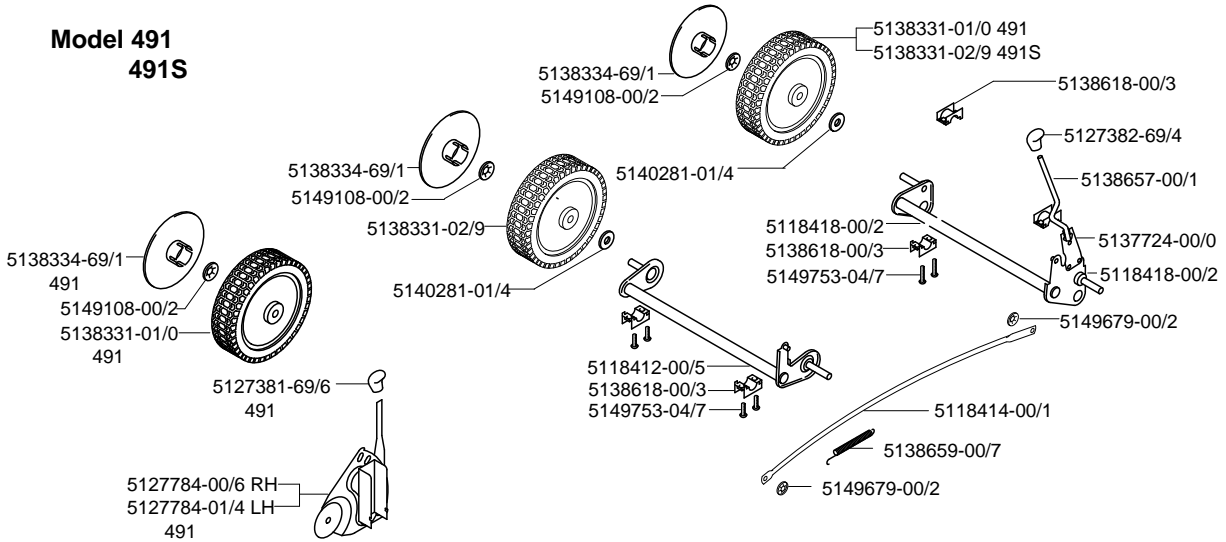

P986013

MODEL Partner 491Range

9644634-39
491

9644635-39
491S

9644636-39
491PD

9644637-39
491SPD2

9644638-39
491PDE

9644639-39
491SPDE2

9644647-39
491SPDE2

ILLUSTRATED PARTS LIST

Partner 491Range

9644634-39
491

9644635-39
491S

9644636-39
491PD

9644637-39
491SPD2

9644638-39
491PDE

9644639-39
491SPDE2

9644647-39
491SPDE2

ILLUSTRATED PARTS LIST

Model 491 491S

Model 491PD 491PDE

Model 491SPD 491SPDE