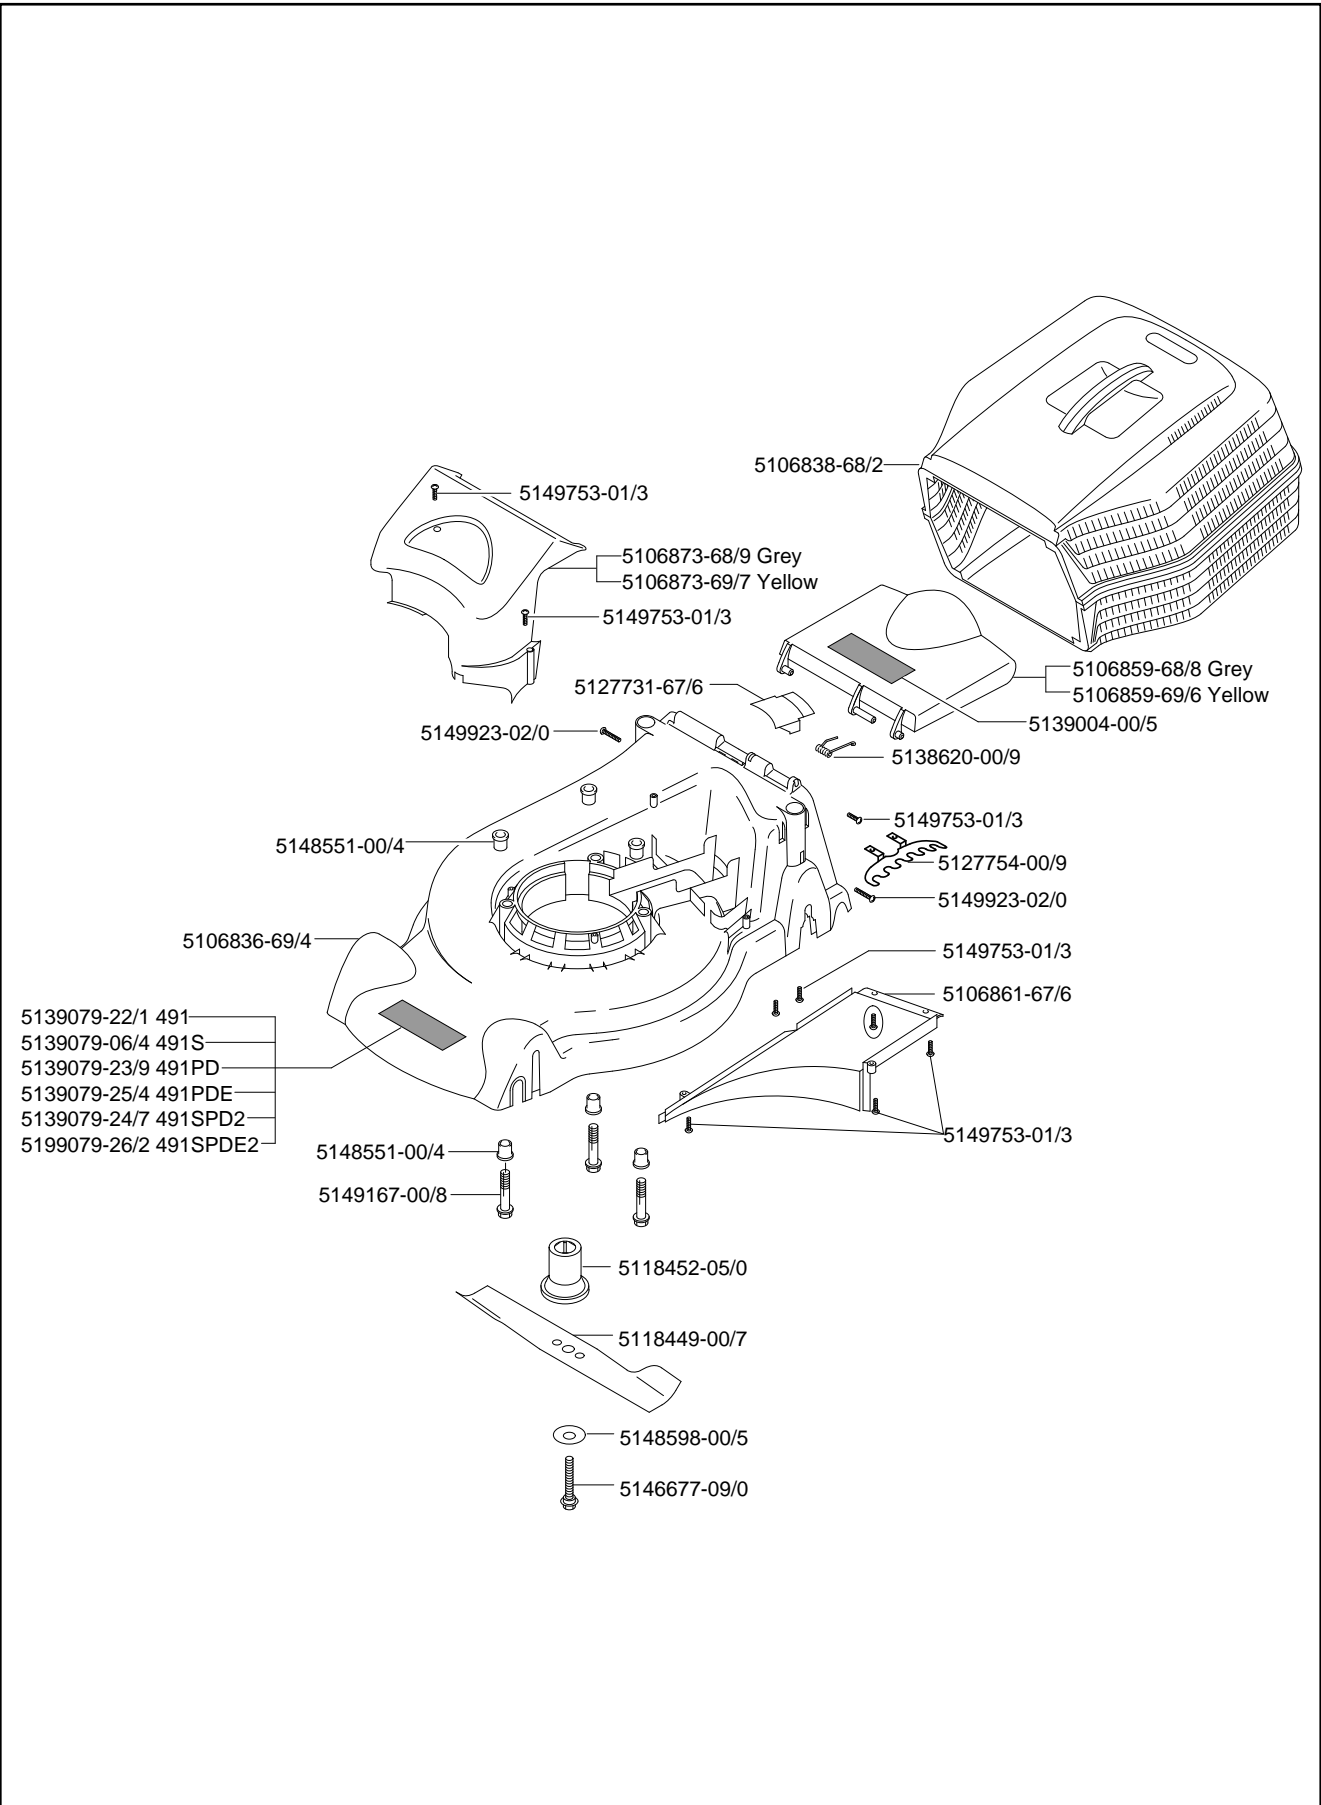

MODEL Partner 491Range

9644634-39
491

9644635-39
491S

9644636-39
491PD

9644637-39
491SPD2

9644638-39
491PDE

9644639-39
491SPDE2

9644647-39
491SPDE2

P986013

MODEL Partner 491Range

9644634-39
491

9644635-39
491S

9644636-39
491PD

9644637-39
491SPD2

9644638-39
491PDE

9644639-39
491SPDE2

9644647-39
491SPDE2

ILLUSTRATED PARTS LIST

Partner 491Range

9644634-39
491

9644635-39
491S

9644636-39
491PD

9644637-39
491SPD2

9644638-39
491PDE

9644639-39
491SPDE2

9644647-39
491SPDE2

ILLUSTRATED PARTS LIST

Model 491 491S

Model 491PD 491PDE

Model 491SPD 491SPDE