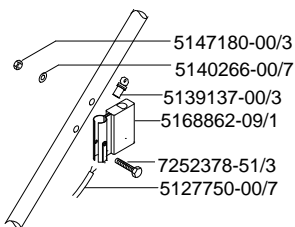

ILLUSTRATED PARTS LIST

**Models 491
491S
491PD**
" * " Items PD Only

491S ONLY

**Models 491SPD2
491PDE
491SPDE2**

491PDE ONLY

FLYMO & PARTNER OUTDOOR PRODUCTS

PARTS

12K

P986013

MODEL Partner 491Range

9644634-39
491

9644635-39
491S

9644636-39
491PD

9644637-39
491SPD2

9644638-39
491PDE

9644639-39
491SPDE2