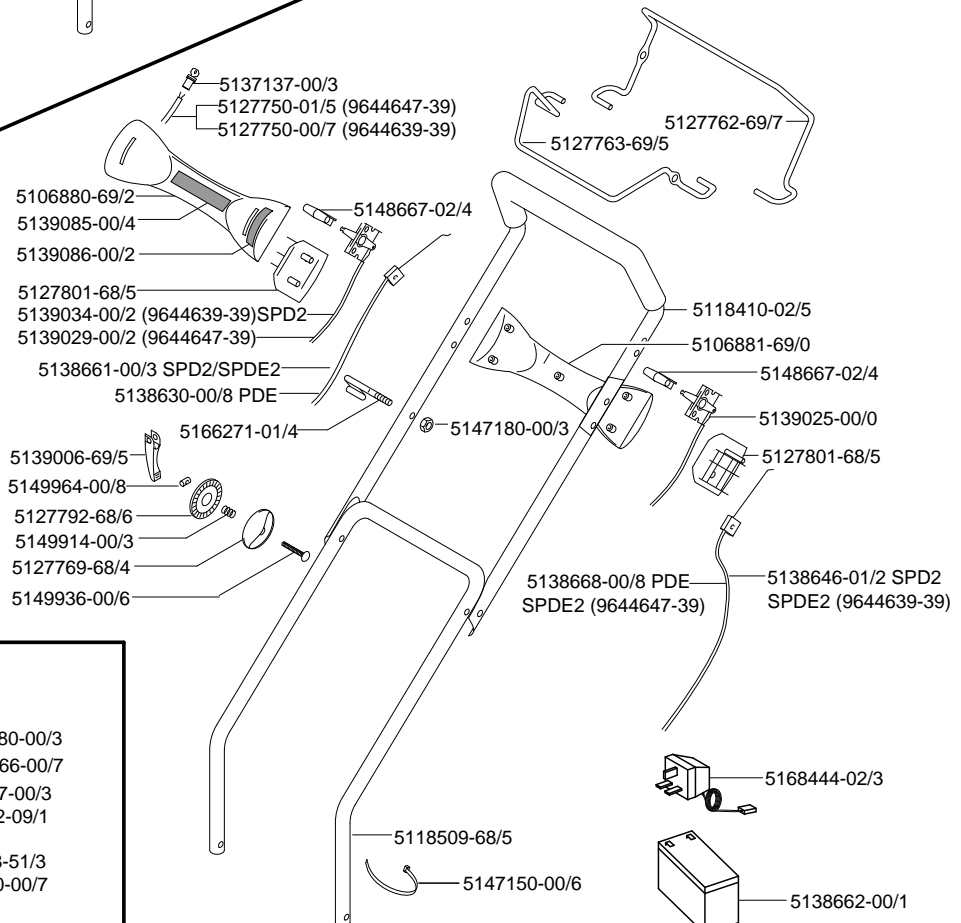

MODEL Partner 491Range

9644634-39
491

9644635-39
491S

9644636-39
491PD

9644637-39
491SPD2

9644638-39
491PDE

9644639-39
491SPDE2

9644647-39
491SPDE2

ILLUSTRATED PARTS LIST

**Models 491
491S
491PD**
" * " Items PD Only

491S ONLY

**Models 491SPD2
491PDE
491SPDE2**

491PDE ONLY

FLYMO & PARTNER OUTDOOR PRODUCTS

PARTS

12K

P986013

MODEL Partner 491Range

9644634-39
491

9644635-39
491S

9644636-39
491PD

9644637-39
491SPD2

9644638-39
491PDE

9644639-39
491SPDE2

9644647-39
491SPDE2

ILLUSTRATED PARTS LIST

Partner 491Range

9644634-39
491

9644635-39
491S

9644636-39
491PD

9644637-39
491SPD2

9644638-39
491PDE